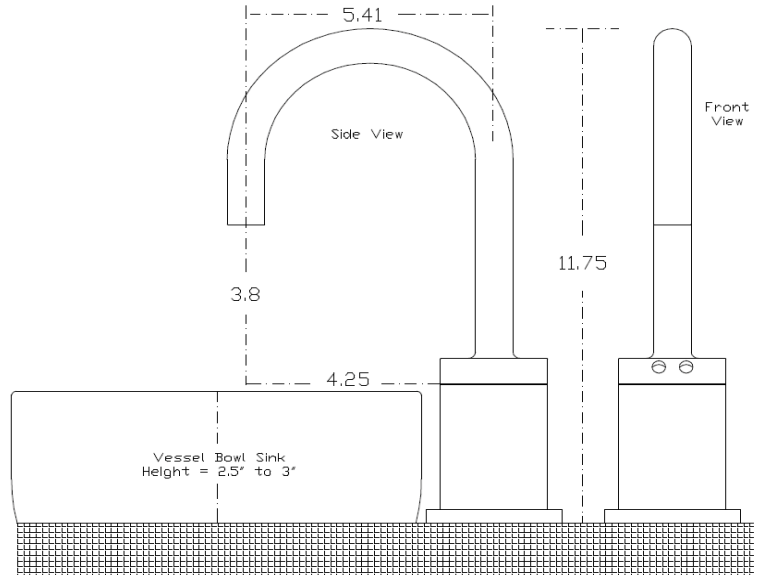

LIMA MATTE BLACK FINISH FREESTANDING AUTOMATIC COMMERCIAL SENSOR FAUCET SPECIFICATIONS

Size

unit: inch

Specs

- Spout: Solid Brass
- Power: 4 (AA) Batteries / AC Adapter Optional
- Battery life expectancy: 200,000 cycles
- Water Temperature Control: Optional
- Sensor type and Location: Active Infrared, Base mount
- Sensor Microprocessor: Digital, Plug And Play
- Sensing Range: 2" to 8" Adjustable
- Response Time: 0.3 Second
- Shut-Off Delay Time: 3 Seconds
- Maximum Running Time: 60 Seconds
- Aerator: 2.2 GPM Standard, Options Available

Overview

All dimensions and specifications are nominal and may vary. Use actual products for accuracy in critical situations.