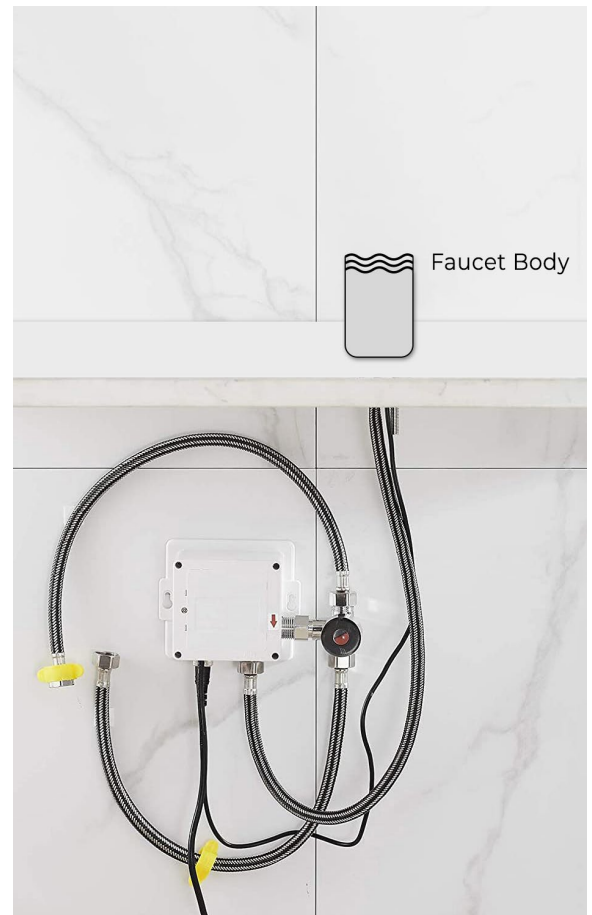

Overview

All dimensions and specifications are nominal and may vary. Use actual products for accuracy in critical situations.